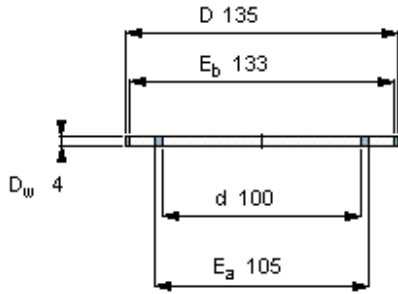

Principal dimensions			Basic load ratings		Speed ratings		Designation
d	D	D _w	C	static C ₀	Reference speed	Limiting speed	
mm			kN		r/min		-
100	135	4	76,5	560	1400	2800	AXK 100135

AXK 100135

Appropriate bearing washers